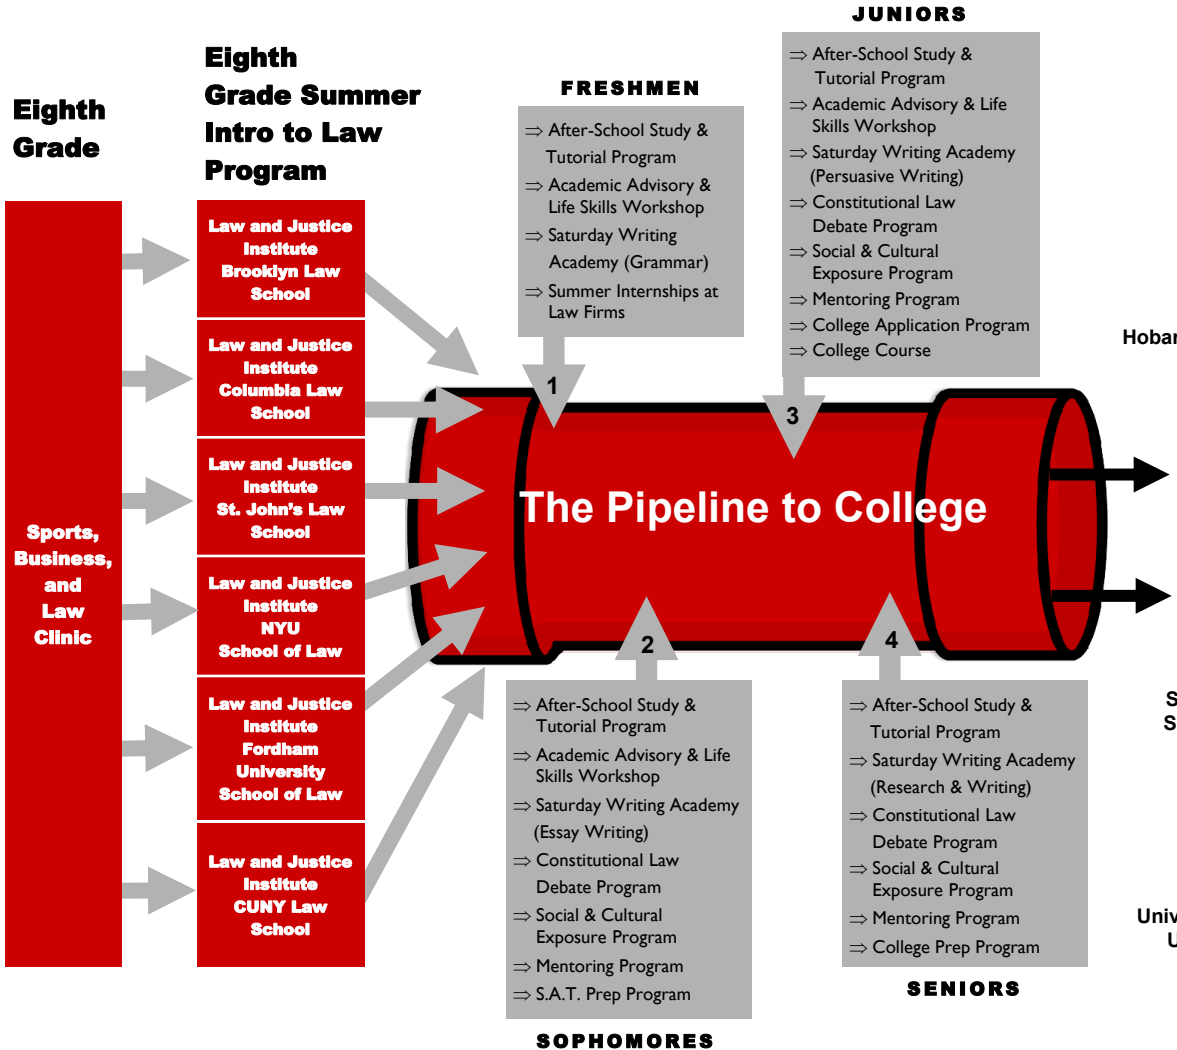

Pipeline to College and Beyond

The College Bound Program (After School, Saturdays, and Summers)

The Pipeline to Graduate Schools

For more information about how to become involved, please visit www.legaloutreach.org or call (718) 752-0222 ext.102