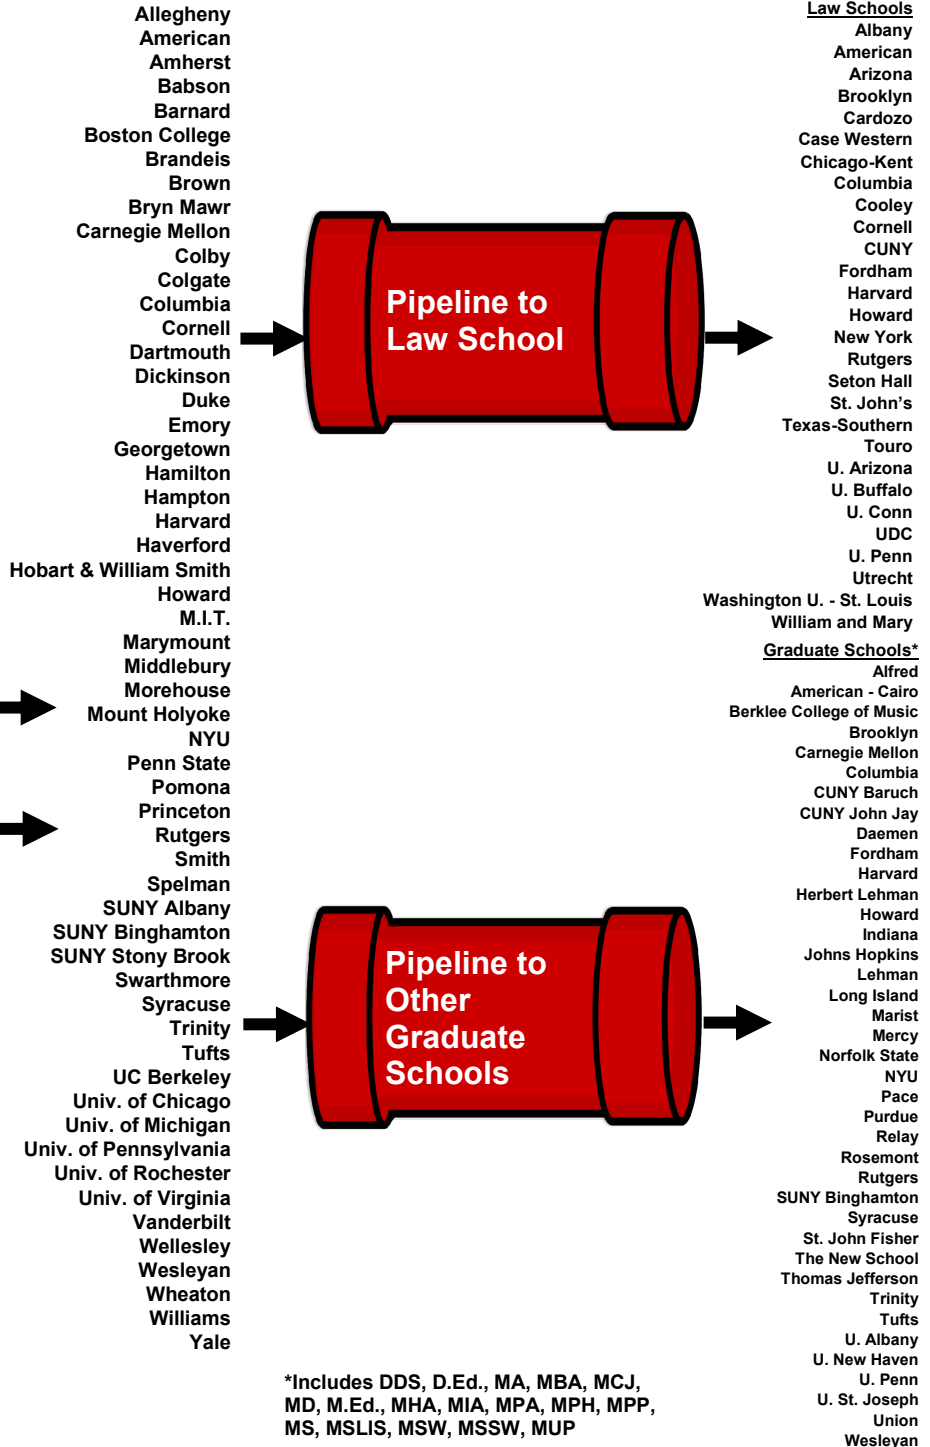

Pipeline to College and Beyond

The College Bound Program (After School, Saturdays, and Summers)

The Pipeline to Graduate Schools

For more information about how to become involved, please visit www.legaloutreach.org or call (718) 752-0222 ext.102

*Includes DDS, D.Ed., MA, MBA, MCJ, MD, M.Ed., MHA, MIA, MPA, MPH, MPP, MS, MSLIS, MSW, MSSW, MUP